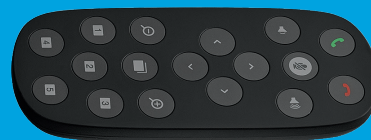

logitech®

A FAMILY THAT ACTUALLY GETS ALONG.

Logitech® ConferenceCam Kit

with Intel® NUC

Finally the full video conferencing system you've been waiting for. Logitech ConferenceCam Kit with Intel® NUC video conferencing system — configured and validated for performance and compatibility — includes a Logitech ConferenceCam, wireless touch keyboard K400 PLUS, Intel NUC, Intel Unite™ and iluminari Quicklaunch SE.

The high-performance, small form factor Intel NUC delivers a robust collaboration experience, meeting after meeting. The Intel NUC with Intel Unite wireless screen sharing allows you to have a cleaner and more elegant set up in your meeting room.