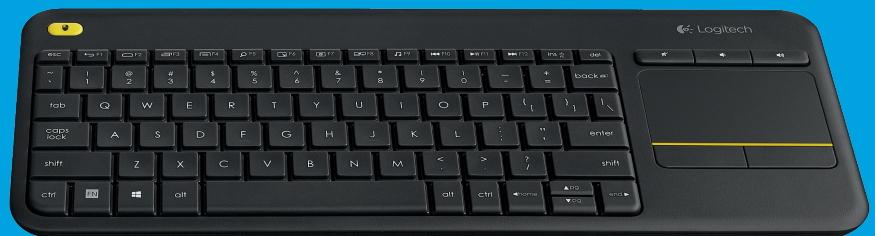

logitech®

A FAMILY THAT ACTUALLY GETS ALONG.

Logitech® ConferenceCam Kit

with Intel® NUC

Finally the full video conferencing system you've been waiting for. Logitech ConferenceCam Kit with Intel® NUC video conferencing system — configured and validated for performance and compatibility — includes a Logitech ConferenceCam, wireless touch keyboard K400 PLUS, Intel NUC, Intel Unite™ and iluminari Quicklaunch SE.

The high-performance, small form factor Intel NUC delivers a robust collaboration experience, meeting after meeting. The Intel NUC with Intel Unite wireless screen sharing allows you to have a cleaner and more elegant set up in your meeting room.

LOGITECH CONFERENCECAM

Full Duplex Omni-Directional Speakerphones

Hear and be heard with life-like sound that's crisp, clear, and highly intelligible.

High Quality HD Video at 30 Frames Per Second

Brings life-like full HD video to conference calls, enabling expressions, non-verbal cues and movements to be seen clearly.

10-meter (33-foot) range

Meeting room friendly keyboard

INTEL NUC WITH INTEL UNITE

High performance across all uses

5th generation Intel Core i5-5300U vPro processor.

Ultra-compact form factor fits almost anywhere